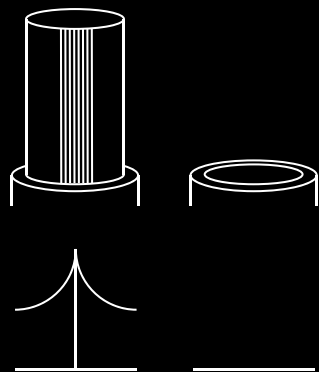

pop_up speaker

VIDEOWORKS

Audio/video | Lighting & Comfort Entertainment | IT

The flexible, invisible and integrated speaker system

Pop-up speaker is the system for creating a sound environment that opens up new positioning possibilities for speakers, making them effectively invisible when not in use.

Pop-up speaker is customizable both in materials and colors, and blends in seamlessly with any interior design solution, removing the need for exposed, fixed speakers or cables that spoil the appearance and decor of an environment.

→ **Weight**
30 kg (66.1 lb)

→ **Power supply**
24V DC

sound silence